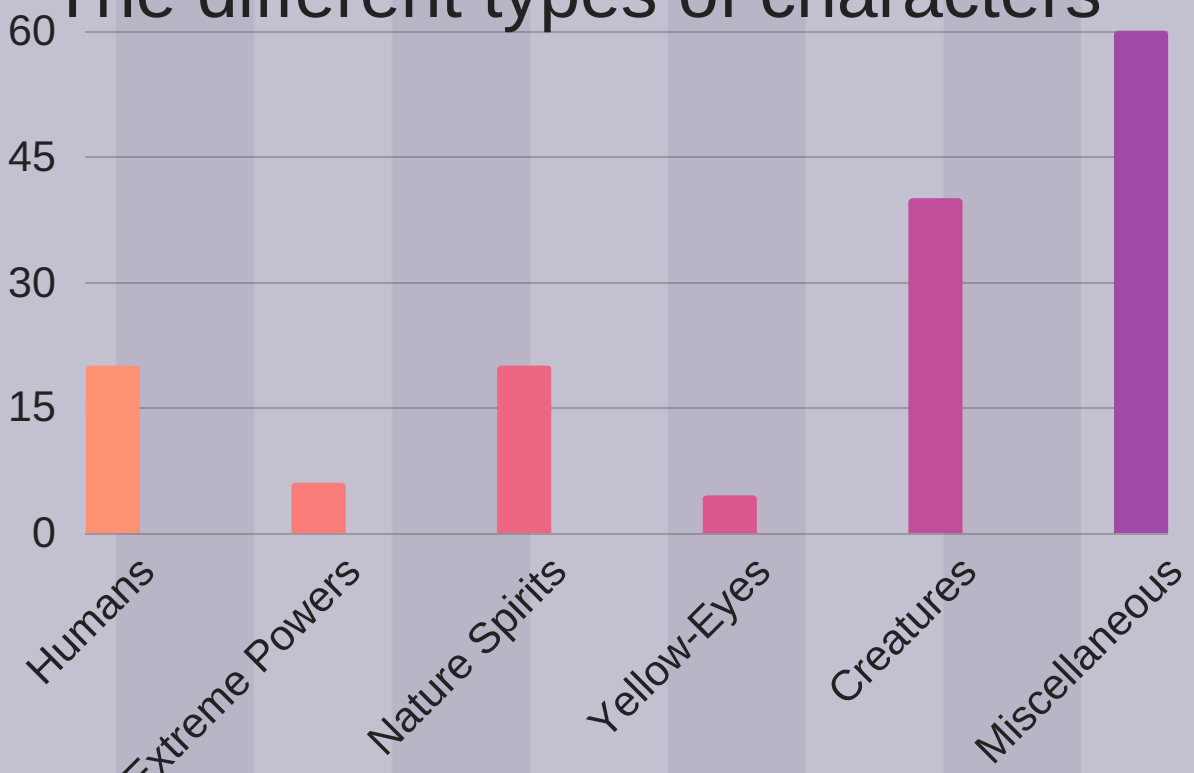

# CHARACTER "DIVERSITY"

These charts are for your understanding!  
They summarize the characters as a whole,  
the Castrealm, and other important  
information!

## CHARACTER TYPES

The different types of characters

## CASTREALMS

The layers of invisibility/Power of spirits  
Every layer can see its own and the layers  
below.